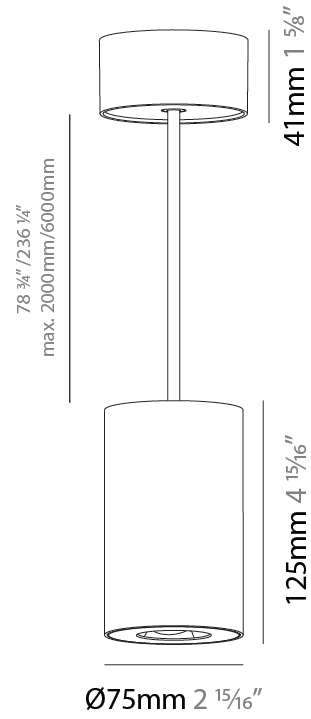

GENERAL

Series: Oiko Pro Round
Brand: Prolicht
Division: Architectural
Mounting Type: Suspension
Mounting Location: Ceiling
Subcategory: Pendant

PHYSICAL

Shape: Cylinder
Diameter (mm): 75
Diameter (in): 2 ¹⁵/₁₆
Height (mm): 125
Height (in): 4 ¹⁵/₁₆
Light Distribution: Direct
Weight (kg): 0.769
Fixture Finish: SSR / BKV / CWI / CRY / HAB / UFT / ITA / RUA / FTG / MYG / LOD / PUS / FRO / FUP / KIA / POP / BLS / SPG / MEY / GOH / GUM / CHC / COM / ABZ / JAG / OBR / MOS / ROR
Fixture Material: Metal
Cable Details: 2,000mm / 6,000mm Cable - Options : Transparent, Black, White, Red, Orange

ELECTRICAL

Lamp Type: LED (Zhaga Standard)
Input Wattage (W): 12.9
Dimming: Tri-Mode (Non-Dimming and Phase Dimming (120Vac only) and 0-10V Dimming)
Driver Included: No
Driver Location: Remote
Driver Type: Constant Current - Universal
Driver Class: Class 2
Input Voltage (V): 120 - 277
Constant Current (MA): 350

LED

Color Temperature (°K): 2700 / 3000 / 3500 / 4000
Max. Delivered Lumen (lm): 1293 / 1289 / 1350 / 1362
Nominal Lumen (lm): 1473 / 1468 / 1538 / 1552
CRI: >90 CRI
Lamp Life (hrs): 50000

OPTICAL

Reflector°: 50
Adjustability: Fixed

RATINGS AND CERTIFICATIONS

Certified By: Certified for North American Standards
IP rating: IP20

PROJECT
TYPE
SPECIFIER
QUANTITY
DATE